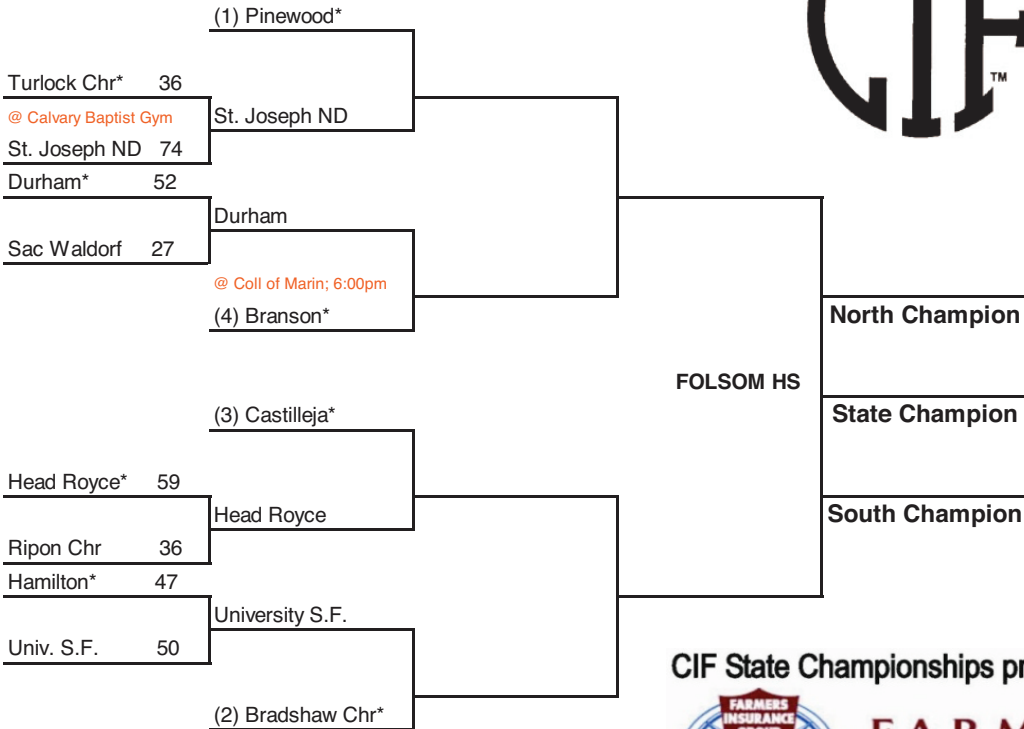

2010 CIF STATE GIRLS DIV V BASKETBALL CHAMPIONSHIPS PRESENTED BY FARMERS

1ST ROUND	2ND ROUND	REG. SEMI-FINALS	REG. FINALS	STATE FINALS	REG. FINALS	REG. SEMI-FINALS	2ND ROUND	1ST ROUND
TUE MAR 9	THUR MAR 11	SAT MAR 13	SAT MAR 20	SAT MAR 27	SAT MAR 20	SAT MAR 13	THUR MAR 11	TUE MAR 9
7:00 P.M.	7:00 P.M.	7:00 P.M.	1:00 P.M.	9:30 A.M.	1:00 P.M.	7:00 P.M.	7:00 P.M.	7:00 P.M.

RABOBANK ARENA

Northern California Bracket

Southern California Bracket

*Denotes Home Team / Host Priority Number will determine host starting in 2nd Round
Number in parentheses denotes seeded teams

North Host Priority