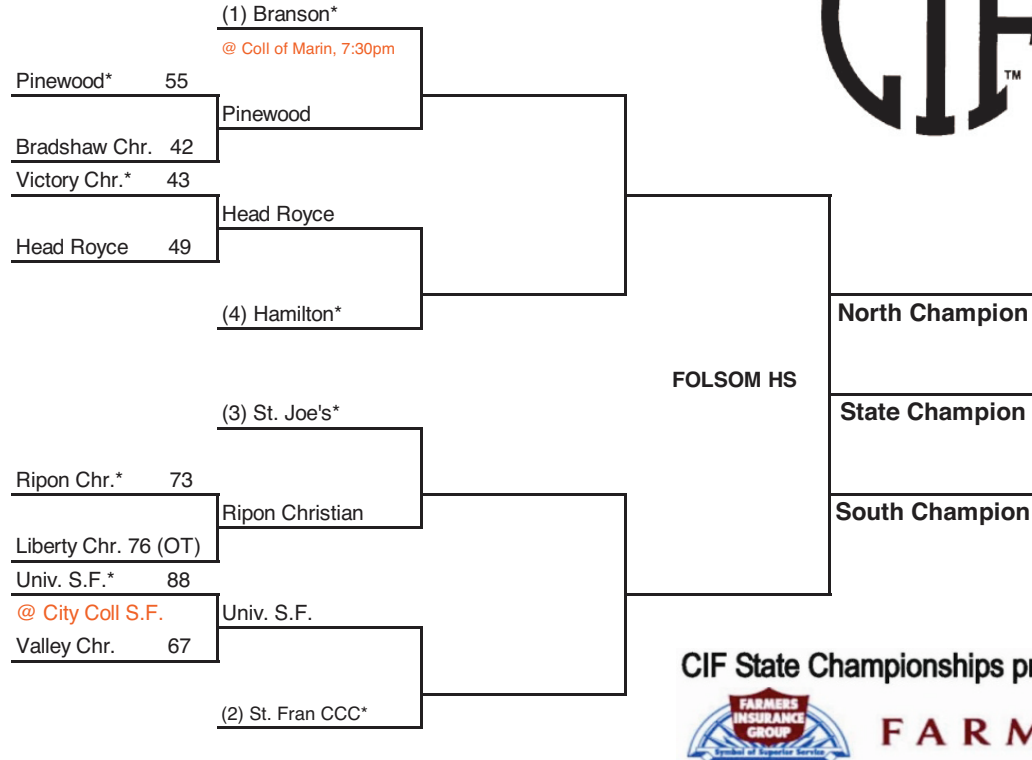

RABOBANK ARENA

Northern California Bracket

Southern California Bracket

*Denotes Home Team / Host Priority Number will determine host starting in 2nd Round
Number in parentheses denotes seeded teams

North Host Priority

South Host Priority

- | | |
|--|--|
| 1 St. Anthony, Long Beach (SS) 22-9 | 9 Central Valley Chr, Visalia (CS) 20-7 |
| 2 View Park, Los Angeles (LAS) 27-6 | 10 Vincent Memorial, Calexico (SDS) 19-6 |
| 3 Montclair Prep, Sepulveda (SS) 21-7 | 11 Poly, Pasadena (SS) 22-4 |
| 4 Christian Life Acad., Escondido (SDS) 24-3 | 12 Calvary Chr, San Diego (SDS) 18-9 |
| 5 St. Bernard, Playa del Rey (SS) 18-14 | 13 Chadwick, Palos Verdes (SS) 18-10 |
| 6 Fresno Chr (CS) 21-7 | 14 Calvin Chr, Escondido (SDS) 17-9 |
| 7 Hillcrest Chr, Granada Hills (SS) 17-9 | 15 Calvary Baptist, La Verne (SS) 18-8 |
| 8 North County Chr, Atascadero (SS) 19-5 | |

2010 CIF STATE BOYS DIV V BASKETBALL CHAMPIONSHIPS PRESENTED BY FARMERS

1ST ROUND	2ND ROUND	REG. SEMI-FINALS	REG. FINALS	STATE FINALS	REG. FINALS	REG. SEMI-FINALS	2ND ROUND	1ST ROUND
TUE MAR 9	THUR MAR 11	SAT MAR 13	SAT MAR 20	SAT MAR 27	SAT MAR 20	SAT MAR 13	THUR MAR 11	TUE MAR 9
7:00 P.M.	7:00 P.M.	7:00 P.M.	3:00 P.M.	11:30 A.M.	3:00 P.M.	7:00 P.M.	7:00 P.M.	7:00 P.M.