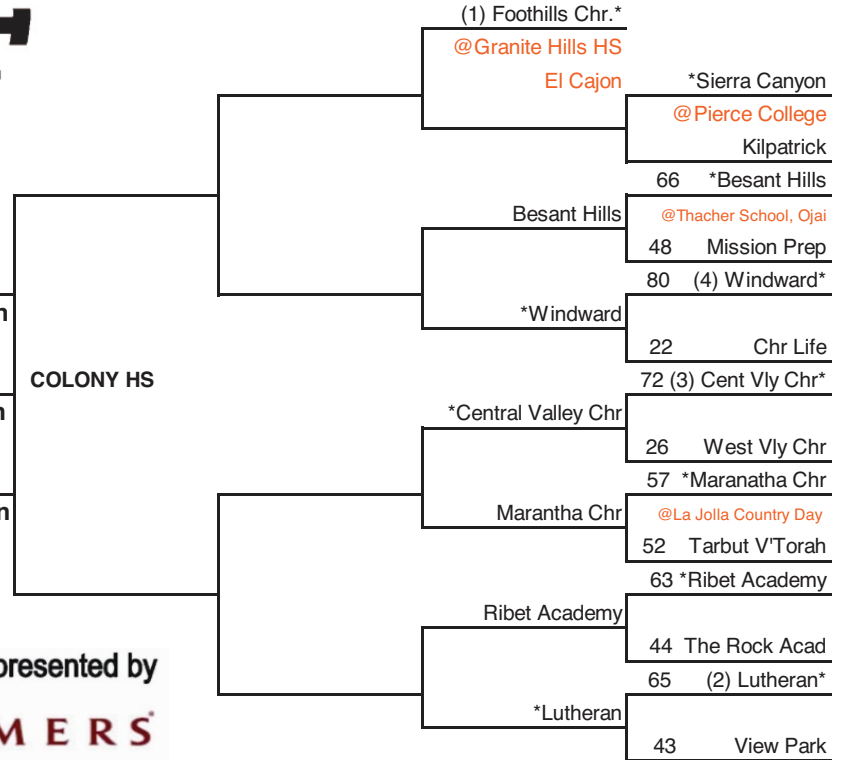

RABOBANK ARENA

Northern California Bracket

Southern California Bracket

*Denotes Home Team / Host Priority Number will determine host starting in 2nd Round
Number in parentheses denotes seeded teams

North Host Priority

South Host Priority

- | | |
|--|--|
| 1 St. Anthony, Long Beach (SS) 22-9 | 9 Central Valley Chr, Visalia (CS) 20-7 |
| 2 View Park, Los Angeles (LAS) 27-6 | 10 Vincent Memorial, Calexico (SDS) 19-6 |
| 3 Montclair Prep, Sepulveda (SS) 21-7 | 11 Poly, Pasadena (SS) 22-4 |
| 4 Christian Life Acad., Escondido (SDS) 24-3 | 12 Calvary Chr, San Diego (SDS) 18-9 |
| 5 St. Bernard, Playa del Rey (SS) 18-14 | 13 Chadwick, Palos Verdes (SS) 18-10 |
| 6 Fresno Chr (CS) 21-7 | 14 Calvin Chr, Escondido (SDS) 17-9 |
| 7 Hillcrest Chr, Granada Hills (SS) 17-9 | 15 Calvary Baptist, La Verne (SS) 18-8 |
| 8 North County Chr, Atascadero (SS) 19-5 | |

2010 CIF STATE BOYS DIV V BASKETBALL CHAMPIONSHIPS PRESENTED BY FARMERS

1ST ROUND	2ND ROUND	REG. SEMI-FINALS	REG. FINALS	STATE FINALS	REG. FINALS	REG. SEMI-FINALS	2ND ROUND	1ST ROUND
TUE MAR 9	THUR MAR 11	SAT MAR 13	SAT MAR 20	SAT MAR 27	SAT MAR 20	SAT MAR 13	THUR MAR 11	TUE MAR 9
7:00 P.M.	7:00 P.M.	7:00 P.M.	3:00 P.M.	11:30 A.M.	3:00 P.M.	7:00 P.M.	7:00 P.M.	7:00 P.M.