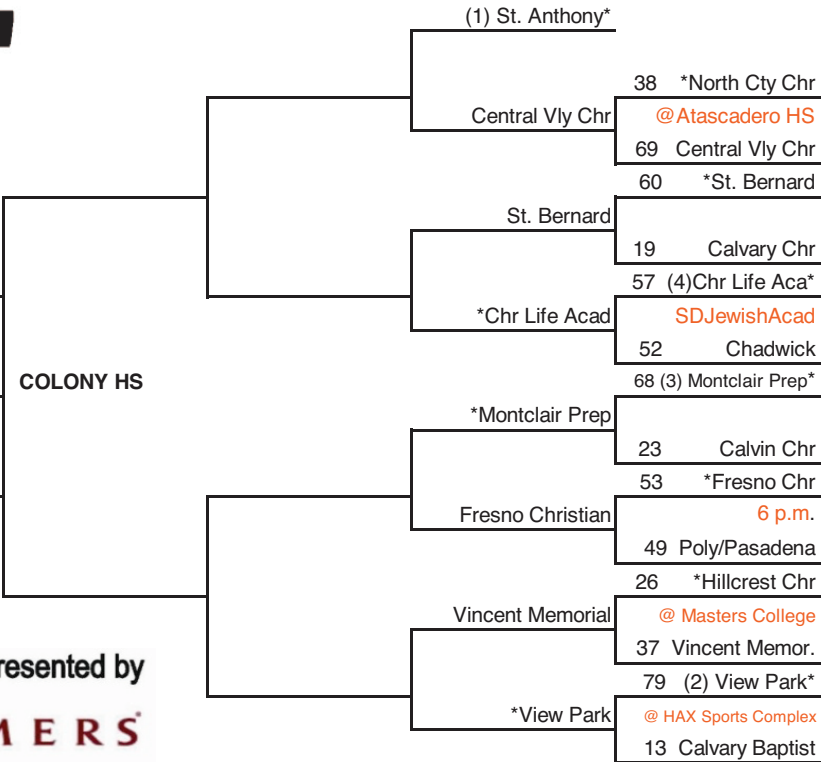

2010 CIF STATE GIRLS DIV V BASKETBALL CHAMPIONSHIPS PRESENTED BY FARMERS

1ST ROUND	2ND ROUND	REG. SEMI-FINALS	REG. FINALS	STATE FINALS	REG. FINALS	REG. SEMI-FINALS	2ND ROUND	1ST ROUND
TUE MAR 9	THUR MAR 11	SAT MAR 13	SAT MAR 20	SAT MAR 27	SAT MAR 20	SAT MAR 13	THUR MAR 11	TUE MAR 9
7:00 P.M.	7:00 P.M.	7:00 P.M.	1:00 P.M.	9:30 A.M.	1:00 P.M.	7:00 P.M.	7:00 P.M.	7:00 P.M.

RABOBANK ARENA

Northern California Bracket

Southern California Bracket

*Denotes Home Team / Host Priority Number will determine host starting in 2nd Round
Number in parentheses denotes seeded teams

North Host Priority